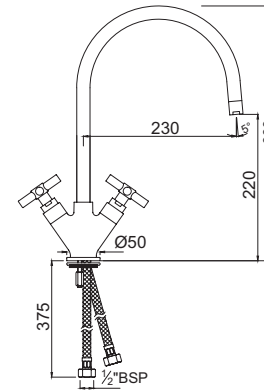

Quarter Turn

SOL-CHR-6309

Sink Mixer with Swivel Spout, Wall Mounted

SOL-CHR-6319B

Mono Sink Mixer with Swivel Spout & 375mm Long Braided Hoses

SOL-CHR-6347

Sink Tap with Swivel Spout

SOL-CHR-6357

Sink Pillar Tap with Swivel Spout

SOL-CHR-6359

Sink Pillar Tap with Angular Knob & Swivel Spout

Quarter Turn

QQT-CHR-7309

Sink Mixer with Regular Swivel Spout, Wall Mounted

QQT-CHR-7319B

Mono Sink Mixer with Swivel High Neck Spout & 375mm Long Braided Hoses