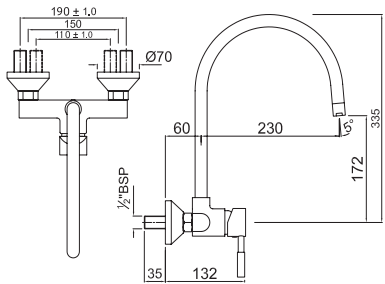

Single Lever Sink Mixer with Swivel Spout, Wall Mounted

OPL-CHR-15165

Single Lever Sink Mixer with Swinging Spout on Upper Side, Wall Mounted

OPL-CHR-15173B

Single Lever Mono Sink Mixer with Swivel Spout & 375mm Long Braided Hoses

Solo

Single Lever

SOL-CHR-6163

Single Lever Sink Mixer with Swivel Spout, Wall Mounted

SOL-CHR-6165

Single Lever Sink Mixer with Swinging Spout on Upper Side, Wall Mounted

SOL-CHR-6173B

Single Lever Mono Sink Mixer with Swivel Spout & 375mm Long Braided Hoses

Quarter Turn

SOL-CHR-6309

Sink Mixer with Swivel Spout, Wall Mounted

SOL-CHR-6319B

Mono Sink Mixer with Swivel Spout & 375mm Long Braided Hoses

SOL-CHR-6347

Sink Tap with Swivel Spout

SOL-CHR-6357