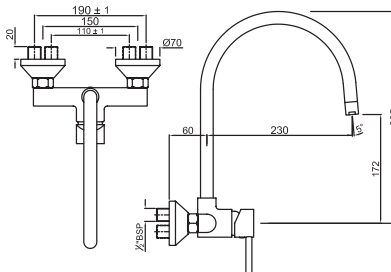

Single Lever Mono Sink Mixer with Swivel Spout & 375mm Long Braided Hoses

Florentine

Single Lever

FLR-CHR-5163

Single Lever Sink Mixer with Swivel Spout, Wall Mounted

FLR-CHR-5165

Single Lever Sink Mixer with Swinging Spout on Upper Side, Wall Mounted

FLR-CHR-5173B

Single Lever Mono Sink Mixer with Swivel Spout & 375mm Long Braided Hoses

FLR-CHR-5177B

Mono Sink Mixer with Pull-out Handspray & 375mm Long Braided Hoses

Quarter Turn

FLR-CHR-5179B

Side Single Lever Mono Sink Mixer with Swivel Spout & 375mm Long Braided Hoses