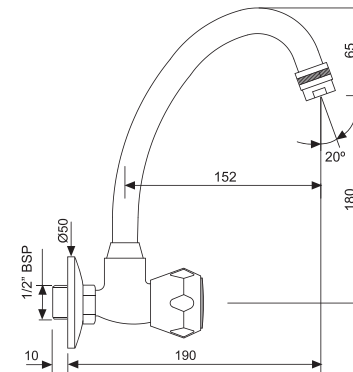

Astra

Quarter Turn

AQT-CHR-3309

Sink Mixer with Swivel Casted Spout, Wall Mounted

AQT-CHR-3319

Sink Mixer with Swivel Pipe Spout, Wall Mounted

AQT-CHR-3357

Sink Tap with Swivel Pipe Spout

Single Lever Sink Mixture

AQT-CHR-3171B

Mono Sink Mixer with Swivel Pipe Spout & 375mm Long Braided Hoses, LP 0.3

AQT-CHR-3181B

Monoblock Basin Mixer with Swivel
Casted Round Shape Spout &
375mm Long Braided Hoses