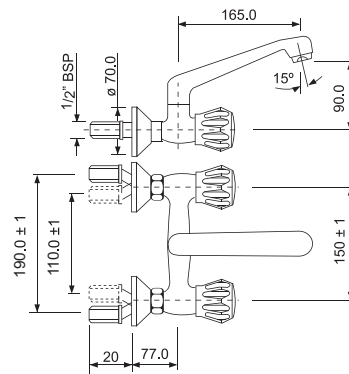

CON-CHR-309KN

Sink Mixer with Swivel Casted
Spout, Wall Mounted