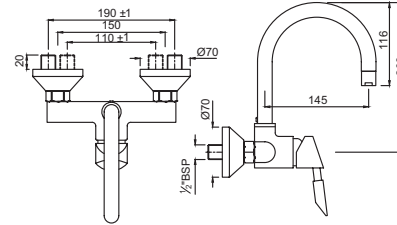

KLN-CHR-19165

Single Lever Sink Mixer with Swivel Spout, Wall Mounted