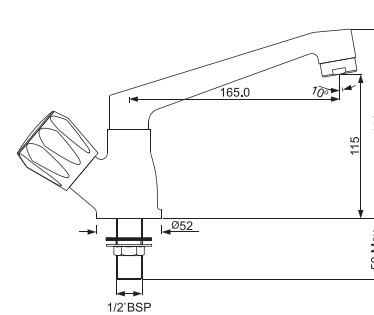

CON-CHR-349KN

Sink Pillar Tap with Swivel Casted Spout