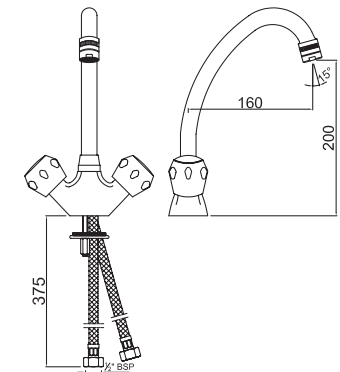

Astra

Quarter Turn

AQT-CHR-3309

Sink Mixer with Swivel Casted Spout, Wall Mounted

AQT-CHR-3319

Sink Mixer with Swivel Pipe Spout, Wall Mounted

AQT-CHR-3357

Sink Tap with Swivel Pipe Spout

Single Lever Sink Mixture

AQT-CHR-3171B

Mono Sink Mixer with Swivel Pipe Spout & 375mm Long Braided Hoses, LP 0.3

AQT-CHR-3181B

Monoblock Basin Mixer with Swivel
Casted Round Shape Spout &
375mm Long Braided Hoses