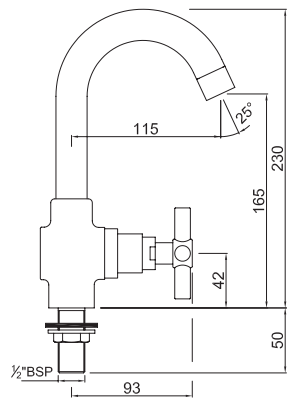

Quarter Turn

SOL-CHR-6309

Sink Mixer with Swivel Spout, Wall Mounted

SOL-CHR-6319B

Mono Sink Mixer with Swivel Spout & 375mm Long Braided Hoses

SOL-CHR-6347

Sink Tap with Swivel Spout

SOL-CHR-6357

Sink Pillar Tap with Swivel Spout

SOL-CHR-6359

Sink Pillar Tap with Angular Knob & Swivel Spout

Quarter Turn

QQT-CHR-7309

Sink Mixer with Regular Swivel Spout, Wall Mounted

QQT-CHR-7319B

Mono Sink Mixer with Swivel High Neck Spout & 375mm Long Braided Hoses