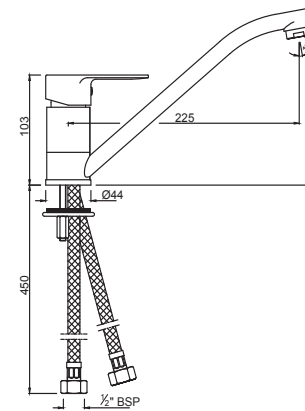

ORP-CHR-10173BPM

Single Lever Mono Sink Mixer with Swivel Spout & 375mm Long Braided Hoses

Ornamix Prime