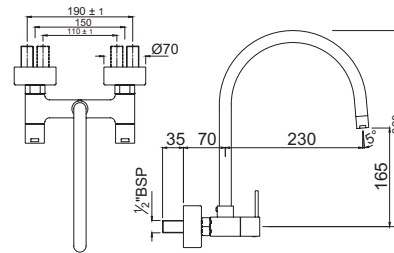

DRC-CHR-37309

Sink Mixer with Regular Swivel Spout, Wall Mounted