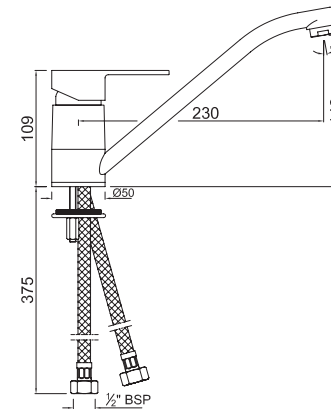

Single Lever Mono Sink Mixer with Swivel Spout & 375mm Long Braided Hoses

Florentine

Single Lever

FLR-CHR-5163

Single Lever Sink Mixer with Swivel Spout, Wall Mounted

FLR-CHR-5165

Single Lever Sink Mixer with Swinging Spout on Upper Side, Wall Mounted