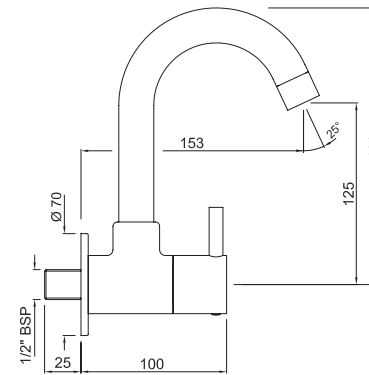

FLR-CHR-5173B

Single Lever Mono Sink Mixer with Swivel Spout & 375mm Long Braided Hoses

FLR-CHR-5177B

Mono Sink Mixer with Pull-out Handspray & 375mm Long Braided Hoses

Quarter Turn

FLR-CHR-5179B

Side Single Lever Mono Sink Mixer with Swivel Spout & 375mm Long Braided Hoses

FLR-CHR-5309N

Sink Mixer with Regular Swivel Spout, Wall Mounted LP 0.3

FLR-CHR-5319NB

Mono Sink Mixer with Swivel Extended Spout & 375mm Long Braided Hoses

FLR-CHR-5347N

Sink Tap with Regular Swivel Spout

FLR-CHR-5357N

Sink Pillar Tap with Swivel Spout

Single Lever Sink Mixture

FLR-CHR-5007B

Single Lever High Neck Basin Mixer (170mm Extension Body) with Swivel Spout & 600mm Long Braided Hoses

FLR-CHR-5009B

Single Lever High Neck Basin Mixer (210mm Extension Body) with Swivel Spout & 600mm Long Braided Hoses