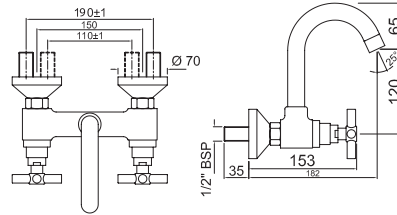

SOL-CHR-6309

Sink Mixer with Swivel Spout, Wall Mounted