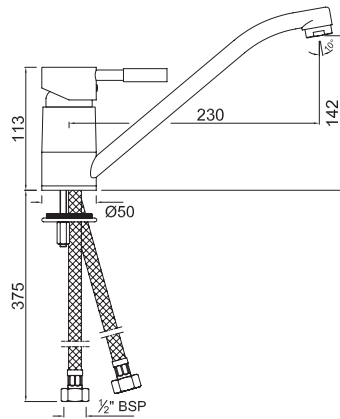

Solo

Single Lever

SOL-CHR-6163

Single Lever Sink Mixer with Swivel Spout, Wall Mounted

SOL-CHR-6165

Single Lever Sink Mixer with Swinging Spout on Upper Side, Wall Mounted

SOL-CHR-6173B

Single Lever Mono Sink Mixer with Swivel Spout & 375mm Long Braided Hoses