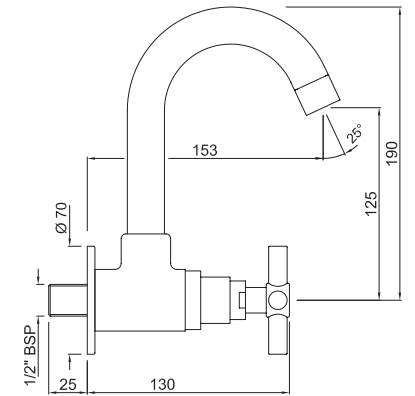

Quarter Turn

SOL-CHR-6309

Sink Mixer with Swivel Spout, Wall Mounted

SOL-CHR-6319B

Mono Sink Mixer with Swivel Spout & 375mm Long Braided Hoses

SOL-CHR-6347

Sink Tap with Swivel Spout

SOL-CHR-6357

Sink Pillar Tap with Swivel Spout

SOL-CHR-6359

Sink Pillar Tap with Angular Knob & Swivel Spout

Quarter Turn

QQT-CHR-7309

Sink Mixer with Regular Swivel Spout, Wall Mounted

QQT-CHR-7319B

Mono Sink Mixer with Swivel High Neck Spout & 375mm Long Braided Hoses