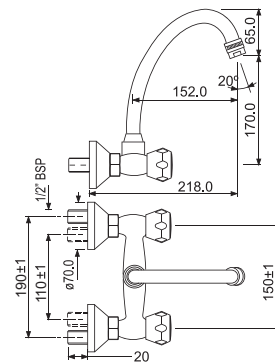

AQT-CHR-3319

Sink Mixer with Swivel Pipe Spout, Wall Mounted