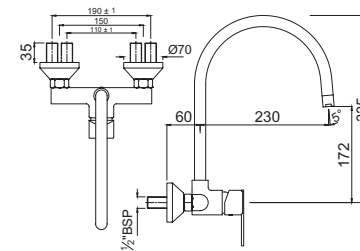

ARI-CHR-39347

Sink Tap with Regular Swivel Spout

Single Lever

FON-CHR-40165

Single Lever Sink Mixer with Swinging Spout on Upper Side, Wall Mounted

FON-CHR-40173B

Single Lever Mono Sink Mixer with Swivel Spout & 375mm Long Braided Hoses