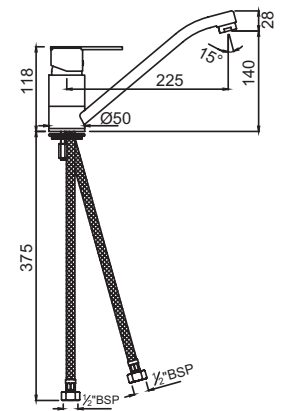

ARI-CHR-39347

Sink Tap with Regular Swivel Spout

Single Lever

FON-CHR-40165

Single Lever Sink Mixer with Swinging Spout on Upper Side, Wall Mounted

FON-CHR-40173B

Single Lever Mono Sink Mixer with Swivel Spout & 375mm Long Braided Hoses