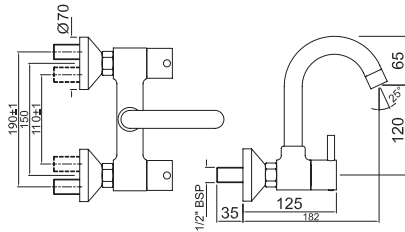

FLR-CHR-5309N

Sink Mixer with Regular Swivel Spout, Wall Mounted LP 0.3