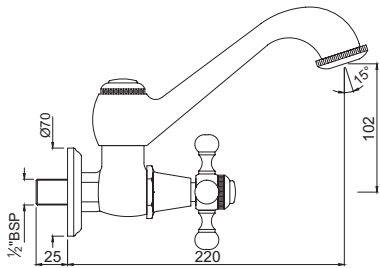

QQT-CHR-7347

Sink Tap with Regular Swivel Spout