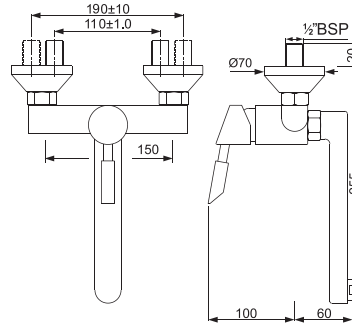

KLN-CHR-19163

Single Lever Sink Mixer with Swivel Spout, Wall Mounted