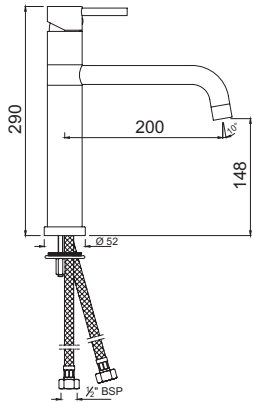

FLR-CHR-5357N

Sink Pillar Tap with Swivel Spout

Single Lever Sink Mixture

FLR-CHR-5007B

Single Lever High Neck Basin Mixer (170mm Extension Body) with Swivel Spout & 600mm Long Braided Hoses

FLR-CHR-5009B

Single Lever High Neck Basin Mixer (210mm Extension Body) with Swivel Spout & 600mm Long Braided Hoses