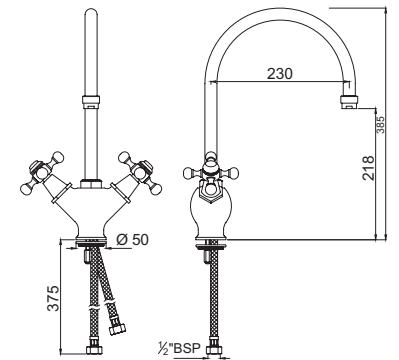

Quarter Turn

SOL-CHR-6309

Sink Mixer with Swivel Spout, Wall Mounted

SOL-CHR-6319B

Mono Sink Mixer with Swivel Spout & 375mm Long Braided Hoses

SOL-CHR-6347

Sink Tap with Swivel Spout

SOL-CHR-6357

Sink Pillar Tap with Swivel Spout

SOL-CHR-6359

Sink Pillar Tap with Angular Knob & Swivel Spout

Quarter Turn

QQT-CHR-7309

Sink Mixer with Regular Swivel Spout, Wall Mounted

QQT-CHR-7319B

Mono Sink Mixer with Swivel High Neck Spout & 375mm Long Braided Hoses