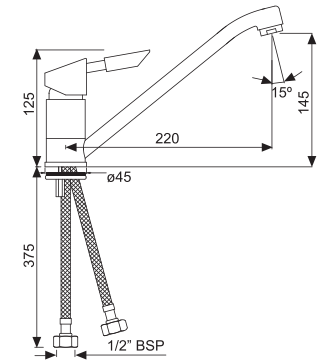

KLN-CHR-19173B

Single Lever Mono Sink Mixer with Swivel Spout & 375mm Long Braided Hoses