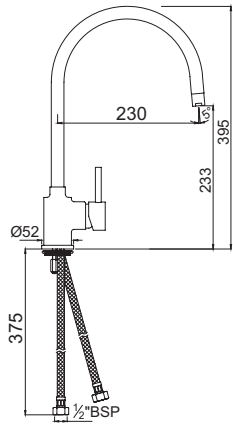

FLR-CHR-5173B

Single Lever Mono Sink Mixer with Swivel Spout & 375mm Long Braided Hoses

FLR-CHR-5177B

Mono Sink Mixer with Pull-out Handspray & 375mm Long Braided Hoses

Quarter Turn

FLR-CHR-5179B

Side Single Lever Mono Sink Mixer with Swivel Spout & 375mm Long Braided Hoses

FLR-CHR-5309N

Sink Mixer with Regular Swivel Spout, Wall Mounted LP 0.3

FLR-CHR-5319NB

Mono Sink Mixer with Swivel Extended Spout & 375mm Long Braided Hoses

FLR-CHR-5347N

Sink Tap with Regular Swivel Spout