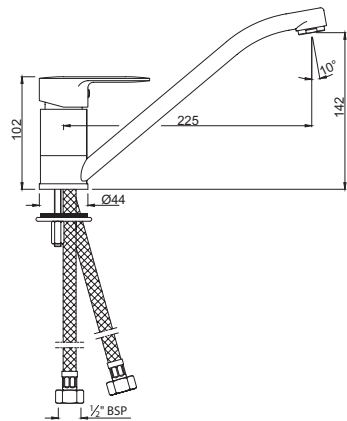

Kitchen Collection

Single Lever

OPP-CHR-15173BPM

Single Lever Mono Sink Mixer with Swivel Spout & 375 mm Long Braided Hoses

Opal Prime

Single Lever

ORP-CHR-10173BPM

Single Lever Mono Sink Mixer with Swivel Spout & 375mm Long Braided Hoses