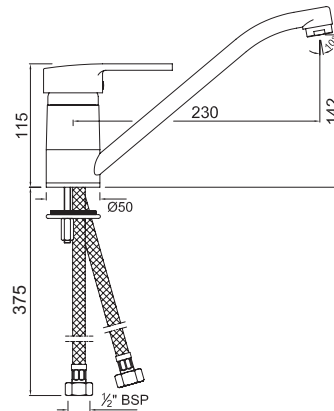

Single Lever Sink Mixer with Swivel Spout, Wall Mounted

OPL-CHR-15165

Single Lever Sink Mixer with Swinging Spout on Upper Side, Wall Mounted

OPL-CHR-15173B

Single Lever Mono Sink Mixer with Swivel Spout & 375mm Long Braided Hoses