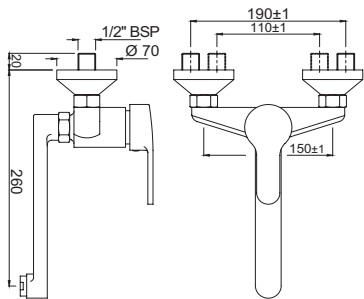

FLR-CHR-5357N

Sink Pillar Tap with Swivel Spout

Single Lever Sink Mixture

FLR-CHR-5007B

Single Lever High Neck Basin Mixer (170mm Extension Body) with Swivel Spout & 600mm Long Braided Hoses

FLR-CHR-5009B

Single Lever High Neck Basin Mixer (210mm Extension Body) with Swivel Spout & 600mm Long Braided Hoses

Medi Series

FLR-CHR-5043

Bib Tap with Extended Lever Handle

FLR-CHR-5166

Florentine Single Lever Sink Mixer with Extended Lever Handle, Wall Mounted

Opal

Single Lever

OPL-CHR-15163

Single Lever Sink Mixer with Swivel Spout, Wall Mounted

OPL-CHR-15165

Single Lever Sink Mixer with Swinging Spout on Upper Side, Wall Mounted

OPL-CHR-15173B

Single Lever Mono Sink Mixer with Swivel Spout & 375mm Long Braided Hoses