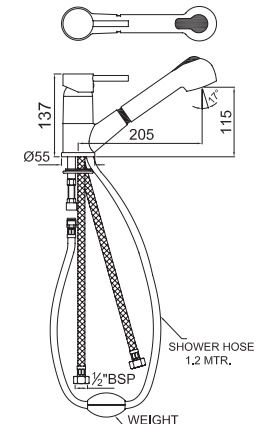

Single Lever Mono Sink Mixer with Swivel Spout & 375mm Long Braided Hoses

Florentine

Single Lever

FLR-CHR-5163

Single Lever Sink Mixer with Swivel Spout, Wall Mounted

FLR-CHR-5165

Single Lever Sink Mixer with Swinging Spout on Upper Side, Wall Mounted

FLR-CHR-5173B

Single Lever Mono Sink Mixer with Swivel Spout & 375mm Long Braided Hoses

FLR-CHR-5177B

Mono Sink Mixer with Pull-out Handspray & 375mm Long Braided Hoses

Quarter Turn

FLR-CHR-5179B

Side Single Lever Mono Sink Mixer with Swivel Spout & 375mm Long Braided Hoses