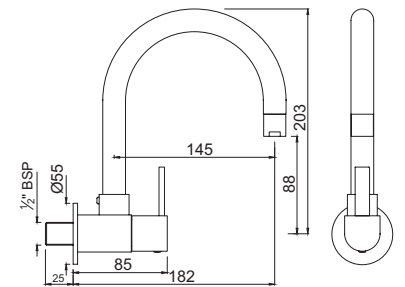

D'Arc

Quarter Turn

DRC-CHR-37309

Sink Mixer with Regular Swivel Spout, Wall Mounted

DRC-CHR-37347

Sink Tap with Regular Swivel Spout

Quarter Turn

KUB-CHR-35179FB

Side Single Lever Mono Sink Mixer with Swivel Spout & 375mm Long Braided Hoses

Kubix-F

Single Lever

LYR-CHR-38165

Single Lever Sink Mixer with Swinging Spout on Upper Side, Wall Mounted

Lyric

LYR-CHR-38173B

Single Lever Mono Sink Mixer with Swivel Spout & 375mm Long Braided Hoses

Quarter Turn

LYR-CHR-38309

Sink Mixer with Regular Swivel Spout, Wall Mounted

LYR-CHR-38347

Sink Tap with Regular Swivel Spout

Aria

Single Lever