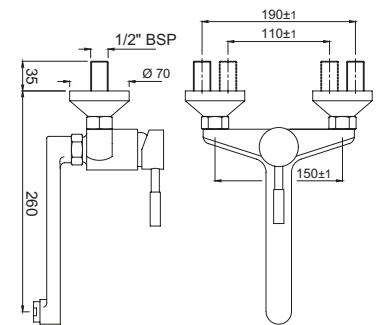

SOL-CHR-6163

Single Lever Sink Mixer with Swivel Spout, Wall Mounted