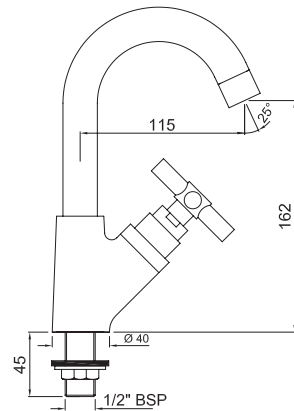

Quarter Turn

SOL-CHR-6309

Sink Mixer with Swivel Spout, Wall Mounted

SOL-CHR-6319B

Mono Sink Mixer with Swivel Spout & 375mm Long Braided Hoses

SOL-CHR-6347

Sink Tap with Swivel Spout

SOL-CHR-6357

Sink Pillar Tap with Swivel Spout

SOL-CHR-6359

Sink Pillar Tap with Angular Knob & Swivel Spout

Quarter Turn

QQT-CHR-7309

Sink Mixer with Regular Swivel Spout, Wall Mounted

QQT-CHR-7319B

Mono Sink Mixer with Swivel High Neck Spout & 375mm Long Braided Hoses