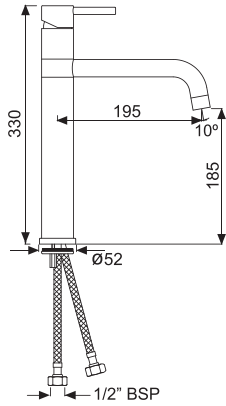

FLR-CHR-5357N

Sink Pillar Tap with Swivel Spout

Single Lever Sink Mixture

FLR-CHR-5007B

Single Lever High Neck Basin Mixer (170mm Extension Body) with Swivel Spout & 600mm Long Braided Hoses

FLR-CHR-5009B

Single Lever High Neck Basin Mixer (210mm Extension Body) with Swivel Spout & 600mm Long Braided Hoses