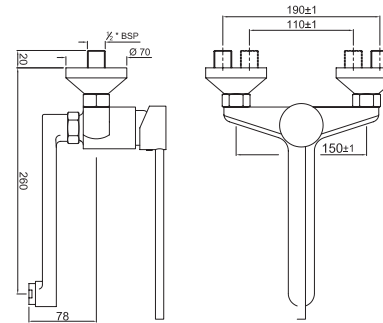

FLR-CHR-5357N

Sink Pillar Tap with Swivel Spout

Single Lever Sink Mixture

FLR-CHR-5007B

Single Lever High Neck Basin Mixer (170mm Extension Body) with Swivel Spout & 600mm Long Braided Hoses

FLR-CHR-5009B

Single Lever High Neck Basin Mixer (210mm Extension Body) with Swivel Spout & 600mm Long Braided Hoses

Medi Series

FLR-CHR-5043

Bib Tap with Extended Lever Handle

FLR-CHR-5166

Florentine Single Lever Sink Mixer with Extended Lever Handle, Wall Mounted

Opal

Single Lever

OPL-CHR-15163

Single Lever Sink Mixer with Swivel Spout, Wall Mounted

OPL-CHR-15165

Single Lever Sink Mixer with Swinging Spout on Upper Side, Wall Mounted

OPL-CHR-15173B

Single Lever Mono Sink Mixer with Swivel Spout & 375mm Long Braided Hoses