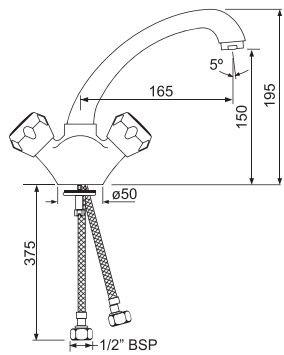

Single Lever Sink Mixture

AQT-CHR-3171B

Mono Sink Mixer with Swivel Pipe Spout & 375mm Long Braided Hoses, LP 0.3

AQT-CHR-3181B

Monoblock Basin Mixer with Swivel
Casted Round Shape Spout &
375mm Long Braided Hoses