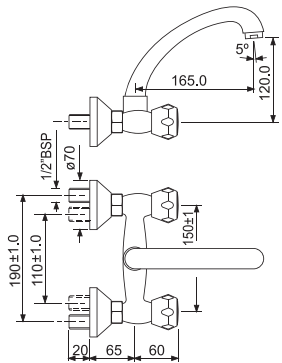

Astra

Quarter Turn

AQT-CHR-3309

Sink Mixer with Swivel Casted Spout, Wall Mounted