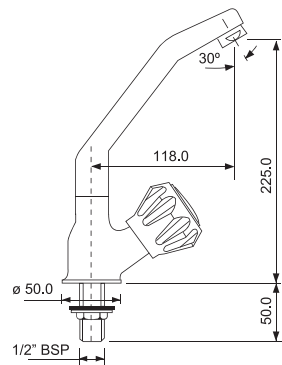

CON-CHR-349KN

Sink Pillar Tap with Swivel Casted Spout

CON-CHR-357KN

Sink Tap with Swivel Raised 'J' Shaped Spout

CON-CHR-359KN

Sink Pillar Tap with Swivel Raised
'J' Shaped Spout

Disclaimer

"Jaquar reserves the right to change any product specification at its own discretion, where improvement can be effected in design, development and dimensions. Although the information shown in this catalogue is updated to the extent possible, it is advised to consult our local representative for latest technical and other updates."