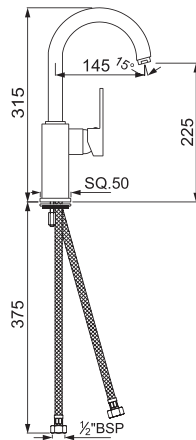

D'Arc

Quarter Turn

DRC-CHR-37309

Sink Mixer with Regular Swivel Spout, Wall Mounted

DRC-CHR-37347

Sink Tap with Regular Swivel Spout

Quarter Turn

KUB-CHR-35179FB

Side Single Lever Mono Sink Mixer with Swivel Spout & 375mm Long Braided Hoses

Kubix-F

Single Lever

LYR-CHR-38165

Single Lever Sink Mixer with Swinging Spout on Upper Side, Wall Mounted

Lyric

LYR-CHR-38173B

Single Lever Mono Sink Mixer with Swivel Spout & 375mm Long Braided Hoses

Quarter Turn

LYR-CHR-38309

Sink Mixer with Regular Swivel Spout, Wall Mounted

LYR-CHR-38347

Sink Tap with Regular Swivel Spout

Aria

Single Lever