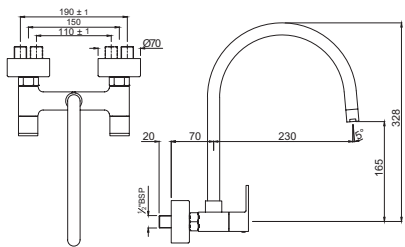

D'Arc

Quarter Turn

DRC-CHR-37309

Sink Mixer with Regular Swivel Spout, Wall Mounted

DRC-CHR-37347

Sink Tap with Regular Swivel Spout

Quarter Turn

KUB-CHR-35179FB

Side Single Lever Mono Sink Mixer with Swivel Spout & 375mm Long Braided Hoses

Kubix-F

Single Lever

LYR-CHR-38165

Single Lever Sink Mixer with Swinging Spout on Upper Side, Wall Mounted

Lyric

LYR-CHR-38173B

Single Lever Mono Sink Mixer with Swivel Spout & 375mm Long Braided Hoses

Quarter Turn

LYR-CHR-38309

Sink Mixer with Regular Swivel Spout, Wall Mounted

LYR-CHR-38347

Sink Tap with Regular Swivel Spout

Aria

Single Lever