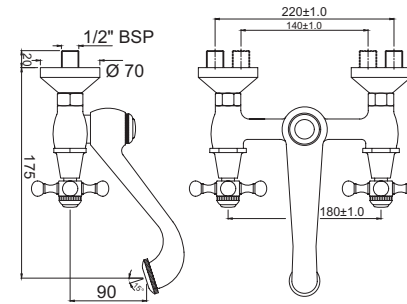

Sink Pillar Tap with Swivel Spout

SOL-CHR-6359

Sink Pillar Tap with Angular Knob & Swivel Spout

Quarter Turn

QQT-CHR-7309

Sink Mixer with Regular Swivel Spout, Wall Mounted

QQT-CHR-7319B

Mono Sink Mixer with Swivel High Neck Spout & 375mm Long Braided Hoses