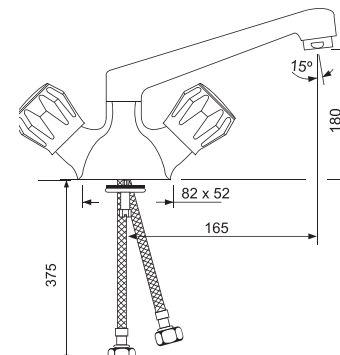

Continental

Full Turn

CON-CHR-309KN

Sink Mixer with Swivel Casted
Spout, Wall Mounted

CON-CHR-309KNB

Mono Sink Mixer with Swivel
Casted Spout & 375mm Long
Braided Hoses

CON-CHR-319KN

Sink Mixer with Swivel Raised 'J'
Shaped Spout, Wall Mounted

CON-CHR-319KNB

Mono Sink Mixer with Swivel Raised 'J' Shaped Spout & 375mm Long Braided Hoses

CON-CHR-321KNB

Mono Sink Mixer with Swivel Special Extended Spout & 375mm Long Braided Hoses

CON-CHR-347KN

Sink Tap with Swivel Casted Spout