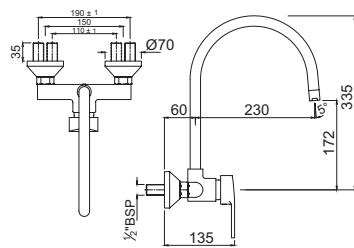

FLR-CHR-5357N

Sink Pillar Tap with Swivel Spout

Single Lever Sink Mixture

FLR-CHR-5007B

Single Lever High Neck Basin Mixer (170mm Extension Body) with Swivel Spout & 600mm Long Braided Hoses

FLR-CHR-5009B

Single Lever High Neck Basin Mixer (210mm Extension Body) with Swivel Spout & 600mm Long Braided Hoses

Single Lever Sink Mixer with Swivel Spout, Wall Mounted

OPL-CHR-15165

Single Lever Sink Mixer with Swinging Spout on Upper Side, Wall Mounted

OPL-CHR-15173B

Single Lever Mono Sink Mixer with Swivel Spout & 375mm Long Braided Hoses