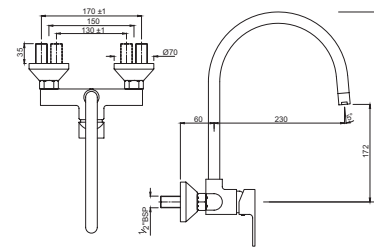

Side Single Lever Mono Sink Mixer with Swivel Spout & 375mm Long Braided Hoses

Kubix-F

Single Lever

LYR-CHR-38165

Single Lever Sink Mixer with Swinging Spout on Upper Side, Wall Mounted

Lyric

LYR-CHR-38173B

Single Lever Mono Sink Mixer with Swivel Spout & 375mm Long Braided Hoses

Quarter Turn

LYR-CHR-38309

Sink Mixer with Regular Swivel Spout, Wall Mounted

LYR-CHR-38347

Sink Tap with Regular Swivel Spout

Aria

Single Lever