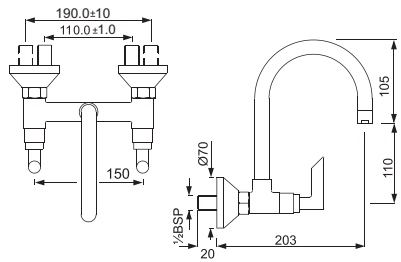

Single Lever Sink Mixer with Swivel Spout, Wall Mounted

KLN-CHR-19173B

Single Lever Mono Sink Mixer with Swivel Spout & 375mm Long Braided Hoses

Quarter Turn

KLN-CHR-19309

Sink Mixer with Regular Swivel Spout, Wall Mounted