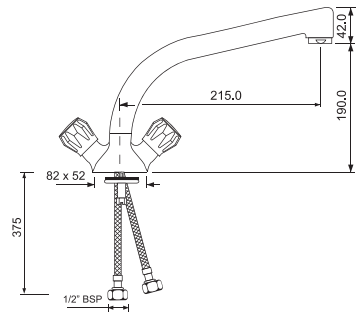

Continental

Full Turn

CON-CHR-309KN

Sink Mixer with Swivel Casted
Spout, Wall Mounted

CON-CHR-309KNB

Mono Sink Mixer with Swivel
Casted Spout & 375mm Long
Braided Hoses

CON-CHR-319KN

Sink Mixer with Swivel Raised 'J'
Shaped Spout, Wall Mounted

CON-CHR-319KNB

Mono Sink Mixer with Swivel Raised 'J' Shaped Spout & 375mm Long Braided Hoses

CON-CHR-321KNB

Mono Sink Mixer with Swivel Special Extended Spout & 375mm Long Braided Hoses

CON-CHR-347KN

Sink Tap with Swivel Casted Spout