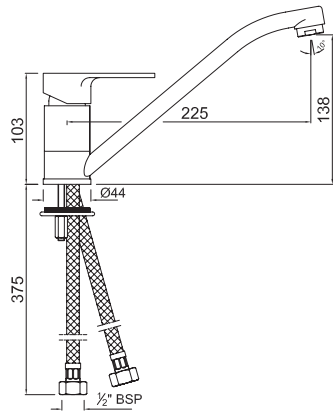

Ornamix Prime

Vignette Prime

Single Lever

VGP-CHR-81165

Single Lever Sink Mixer with Swinging Spout on Upper Side, Wall Mounted

VGP-CHR-81173B

Single Lever Mono Sink Mixer with Swivel Spout & 375mm Long Braided Hoses