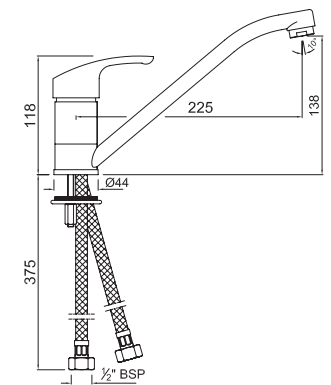

KLN-CHR-19347N

Sink Tap with Regular Swivel Spout & Operating Knob on Right Hand Side, Wall Mounted

Eko

Single Lever

EKO-CHR-33163

Single Lever Sink Mixer with Swivel Spout, Wall Mounted

EKO-CHR-33173B

Single Lever Mono Sink Mixer with Swivel Spout & 375mm Long Braided Hoses