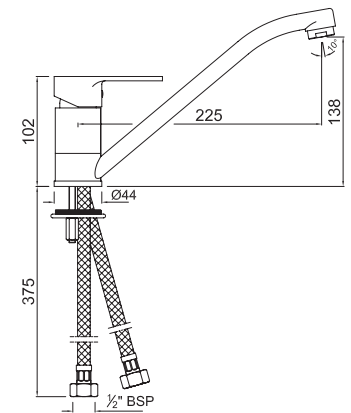

ARI-CHR-39173B

Single Lever Mono Sink Mixer with Swivel Spout & 375mm Long Braided Hoses