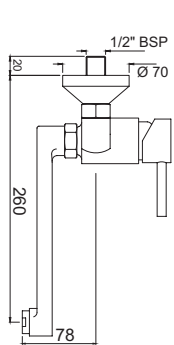

Single Lever Mono Sink Mixer with Swivel Spout & 375mm Long Braided Hoses

Florentine

Single Lever

FLR-CHR-5163

Single Lever Sink Mixer with Swivel Spout, Wall Mounted

FLR-CHR-5165

Single Lever Sink Mixer with Swinging Spout on Upper Side, Wall Mounted

FLR-CHR-5173B

Single Lever Mono Sink Mixer with Swivel Spout & 375mm Long Braided Hoses

FLR-CHR-5177B

Mono Sink Mixer with Pull-out Handspray & 375mm Long Braided Hoses

Quarter Turn

FLR-CHR-5179B

Side Single Lever Mono Sink Mixer with Swivel Spout & 375mm Long Braided Hoses