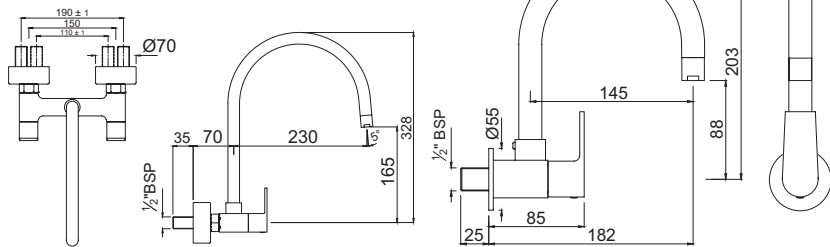

ARI-CHR-39347

Sink Tap with Regular Swivel Spout