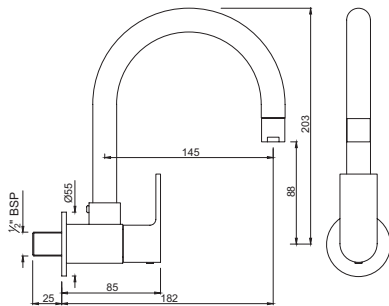

Side Single Lever Mono Sink Mixer with Swivel Spout & 375mm Long Braided Hoses

Kubix-F

Single Lever

LYR-CHR-38165

Single Lever Sink Mixer with Swinging Spout on Upper Side, Wall Mounted

Lyric

LYR-CHR-38173B

Single Lever Mono Sink Mixer with Swivel Spout & 375mm Long Braided Hoses

Quarter Turn

LYR-CHR-38309

Sink Mixer with Regular Swivel Spout, Wall Mounted

LYR-CHR-38347

Sink Tap with Regular Swivel Spout

Aria

Single Lever

ARI-CHR-39165

Single Lever Sink Mixer with Swinging Spout on Upper Side, Wall Mounted

ARI-CHR-39173B

Single Lever Mono Sink Mixer with Swivel Spout & 375mm Long Braided Hoses

Quarter Turn

ARI-CHR-39309

Sink Mixer with Regular Swivel Spout, Wall Mounted LP 0.3