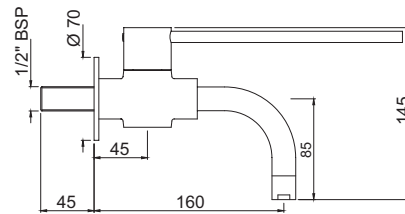

FLR-CHR-5043

Bib Tap with Extended Lever Handle