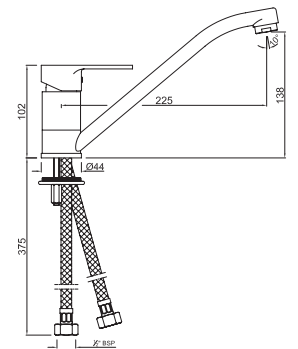

Side Single Lever Mono Sink Mixer with Swivel Spout & 375mm Long Braided Hoses

Kubix-F

Single Lever

LYR-CHR-38165

Single Lever Sink Mixer with Swinging Spout on Upper Side, Wall Mounted

Lyric

LYR-CHR-38173B

Single Lever Mono Sink Mixer with Swivel Spout & 375mm Long Braided Hoses

Quarter Turn

LYR-CHR-38309

Sink Mixer with Regular Swivel Spout, Wall Mounted

LYR-CHR-38347

Sink Tap with Regular Swivel Spout

Aria

Single Lever