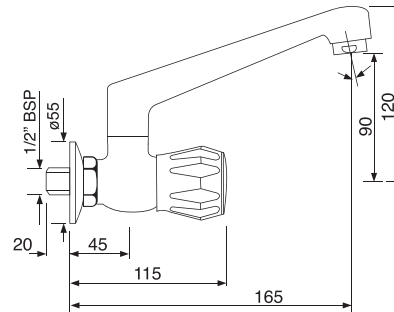

CON-CHR-319KNB

Mono Sink Mixer with Swivel Raised 'J' Shaped Spout & 375mm Long Braided Hoses

CON-CHR-321KNB

Mono Sink Mixer with Swivel Special Extended Spout & 375mm Long Braided Hoses

CON-CHR-347KN

Sink Tap with Swivel Casted Spout

CON-CHR-349KN

Sink Pillar Tap with Swivel Casted Spout

CON-CHR-357KN

Sink Tap with Swivel Raised 'J' Shaped Spout

CON-CHR-359KN

Sink Pillar Tap with Swivel Raised
'J' Shaped Spout

Disclaimer

"Jaquar reserves the right to change any product specification at its own discretion, where improvement can be effected in design, development and dimensions. Although the information shown in this catalogue is updated to the extent possible, it is advised to consult our local representative for latest technical and other updates."