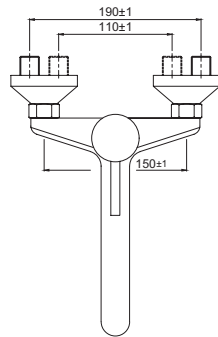

Single Lever Mono Sink Mixer with Swivel Spout & 375mm Long Braided Hoses

Florentine

Single Lever

FLR-CHR-5163

Single Lever Sink Mixer with Swivel Spout, Wall Mounted

FLR-CHR-5165

Single Lever Sink Mixer with Swinging Spout on Upper Side, Wall Mounted

FLR-CHR-5173B

Single Lever Mono Sink Mixer with Swivel Spout & 375mm Long Braided Hoses

FLR-CHR-5177B

Mono Sink Mixer with Pull-out Handspray & 375mm Long Braided Hoses

Quarter Turn

FLR-CHR-5179B

Side Single Lever Mono Sink Mixer with Swivel Spout & 375mm Long Braided Hoses