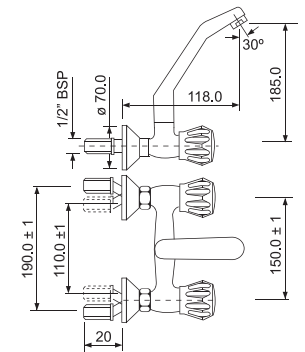

Continental

Full Turn

CON-CHR-309KN

Sink Mixer with Swivel Casted
Spout, Wall Mounted

CON-CHR-309KNB

Mono Sink Mixer with Swivel
Casted Spout & 375mm Long
Braided Hoses

CON-CHR-319KN

Sink Mixer with Swivel Raised 'J'
Shaped Spout, Wall Mounted