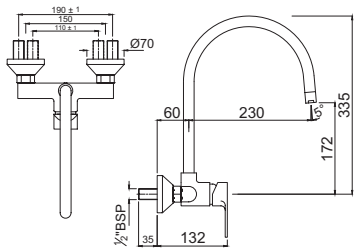

Ornamix Prime

Vignette Prime

Single Lever

VGP-CHR-81165

Single Lever Sink Mixer with Swinging Spout on Upper Side, Wall Mounted

VGP-CHR-81173B

Single Lever Mono Sink Mixer with Swivel Spout & 375mm Long Braided Hoses