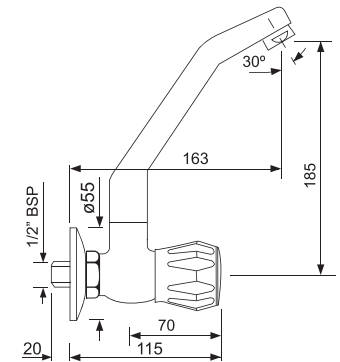

CON-CHR-319KNB

Mono Sink Mixer with Swivel Raised 'J' Shaped Spout & 375mm Long Braided Hoses

CON-CHR-321KNB

Mono Sink Mixer with Swivel Special Extended Spout & 375mm Long Braided Hoses

CON-CHR-347KN

Sink Tap with Swivel Casted Spout

CON-CHR-349KN

Sink Pillar Tap with Swivel Casted Spout

CON-CHR-357KN

Sink Tap with Swivel Raised 'J' Shaped Spout

CON-CHR-359KN

Sink Pillar Tap with Swivel Raised
'J' Shaped Spout

Disclaimer

"Jaquar reserves the right to change any product specification at its own discretion, where improvement can be effected in design, development and dimensions. Although the information shown in this catalogue is updated to the extent possible, it is advised to consult our local representative for latest technical and other updates."