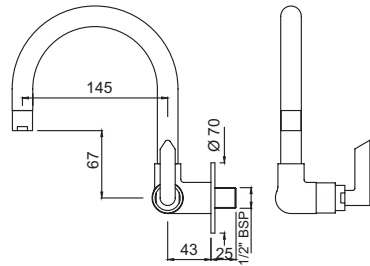

Single Lever Sink Mixer with Swivel Spout, Wall Mounted

KLN-CHR-19173B

Single Lever Mono Sink Mixer with Swivel Spout & 375mm Long Braided Hoses

Quarter Turn

KLN-CHR-19309

Sink Mixer with Regular Swivel Spout, Wall Mounted

KLN-CHR-19347N

Sink Tap with Regular Swivel Spout & Operating Knob on Right Hand Side, Wall Mounted

Eko

Single Lever

EKO-CHR-33163

Single Lever Sink Mixer with Swivel Spout, Wall Mounted

EKO-CHR-33173B

Single Lever Mono Sink Mixer with Swivel Spout & 375mm Long Braided Hoses