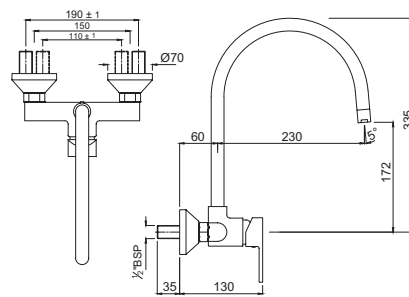

Fonte

Fusion

Single Lever

FUS-CHR-29163

Single Lever Sink Mixer with Swivel Spout, Wall Mounted

FUS-CHR-29165

Single Lever Sink Mixer with Swinging Spout on Upper Side, Wall Mounted

FUS-CHR-29173B