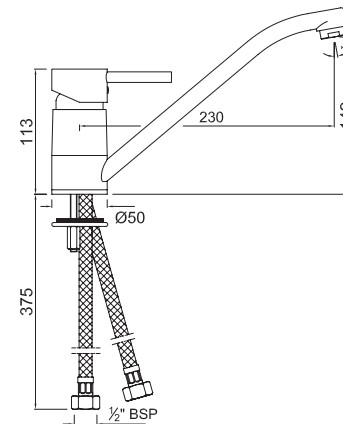

Single Lever Mono Sink Mixer with Swivel Spout & 375mm Long Braided Hoses

Florentine

Single Lever

FLR-CHR-5163

Single Lever Sink Mixer with Swivel Spout, Wall Mounted

FLR-CHR-5165

Single Lever Sink Mixer with Swinging Spout on Upper Side, Wall Mounted

FLR-CHR-5173B

Single Lever Mono Sink Mixer with Swivel Spout & 375mm Long Braided Hoses

FLR-CHR-5177B

Mono Sink Mixer with Pull-out Handspray & 375mm Long Braided Hoses

Quarter Turn

FLR-CHR-5179B

Side Single Lever Mono Sink Mixer with Swivel Spout & 375mm Long Braided Hoses