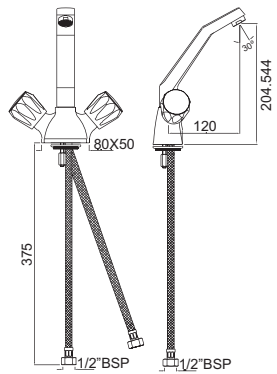

Continental

Full Turn

CON-CHR-309KN

Sink Mixer with Swivel Casted
Spout, Wall Mounted

CON-CHR-309KNB

Mono Sink Mixer with Swivel
Casted Spout & 375mm Long
Braided Hoses

CON-CHR-319KN

Sink Mixer with Swivel Raised 'J'
Shaped Spout, Wall Mounted

CON-CHR-319KNB

Mono Sink Mixer with Swivel Raised 'J' Shaped Spout & 375mm Long Braided Hoses

CON-CHR-321KNB

Mono Sink Mixer with Swivel Special Extended Spout & 375mm Long Braided Hoses

CON-CHR-347KN

Sink Tap with Swivel Casted Spout

CON-CHR-349KN

Sink Pillar Tap with Swivel Casted Spout

CON-CHR-357KN

Sink Tap with Swivel Raised 'J' Shaped Spout

CON-CHR-359KN

Sink Pillar Tap with Swivel Raised
'J' Shaped Spout

Disclaimer

"Jaquar reserves the right to change any product specification at its own discretion, where improvement can be effected in design, development and dimensions. Although the information shown in this catalogue is updated to the extent possible, it is advised to consult our local representative for latest technical and other updates."