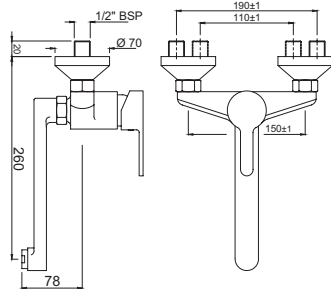

Fusion

Single Lever

FUS-CHR-29163

Single Lever Sink Mixer with Swivel Spout, Wall Mounted