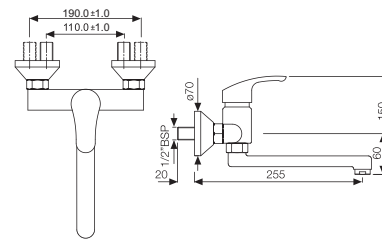

KLN-CHR-19347N

Sink Tap with Regular Swivel Spout & Operating Knob on Right Hand Side, Wall Mounted

Eko

Single Lever

EKO-CHR-33163

Single Lever Sink Mixer with Swivel Spout, Wall Mounted

EKO-CHR-33173B

Single Lever Mono Sink Mixer with Swivel Spout & 375mm Long Braided Hoses