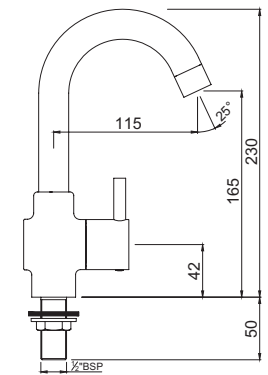

FLR-CHR-5173B

Single Lever Mono Sink Mixer with Swivel Spout & 375mm Long Braided Hoses

FLR-CHR-5177B

Mono Sink Mixer with Pull-out Handspray & 375mm Long Braided Hoses

Quarter Turn

FLR-CHR-5179B

Side Single Lever Mono Sink Mixer with Swivel Spout & 375mm Long Braided Hoses

FLR-CHR-5309N

Sink Mixer with Regular Swivel Spout, Wall Mounted LP 0.3

FLR-CHR-5319NB

Mono Sink Mixer with Swivel Extended Spout & 375mm Long Braided Hoses

FLR-CHR-5347N

Sink Tap with Regular Swivel Spout

FLR-CHR-5357N

Sink Pillar Tap with Swivel Spout

Single Lever Sink Mixture

FLR-CHR-5007B

Single Lever High Neck Basin Mixer (170mm Extension Body) with Swivel Spout & 600mm Long Braided Hoses

FLR-CHR-5009B

Single Lever High Neck Basin Mixer (210mm Extension Body) with Swivel Spout & 600mm Long Braided Hoses