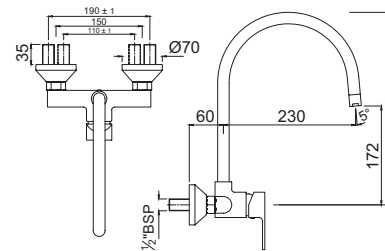

Single Lever Mono Sink Mixer with Swivel Spout & 375mm Long Braided Hoses

Quarter Turn

LYR-CHR-38309

Sink Mixer with Regular Swivel Spout, Wall Mounted

LYR-CHR-38347

Sink Tap with Regular Swivel Spout

Aria

Single Lever

ARI-CHR-39165

Single Lever Sink Mixer with Swinging Spout on Upper Side, Wall Mounted

ARI-CHR-39173B

Single Lever Mono Sink Mixer with Swivel Spout & 375mm Long Braided Hoses

Quarter Turn

ARI-CHR-39309

Sink Mixer with Regular Swivel Spout, Wall Mounted LP 0.3