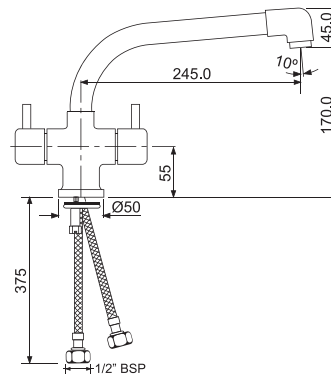

FLR-CHR-5319NB

Mono Sink Mixer with Swivel Extended Spout & 375mm Long Braided Hoses