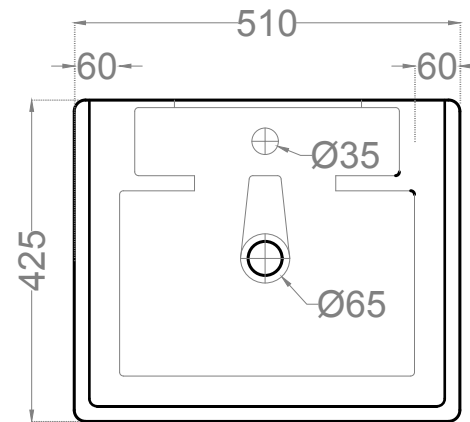

TOP VIEW

BOTTOM VIEW

BACK VIEW

 <p>Jaquar Group Global Headquarters Plot No. 3, Sector- M-11, IMT Manesar Gurgaon, NCR - 122050, India E-mail : Sales: support@jaquar.com Customer Service : service@jaquar.com</p>	ITEM CODE	FLS-WHT-5935N
	ITEM TYPE	TABLE TOP BASIN
	ITEM SIZE	510 X 425 X 135 mm
	ALL DIMENSIONS ARE IN MM. (TOLERANCE ± 5 MM)	