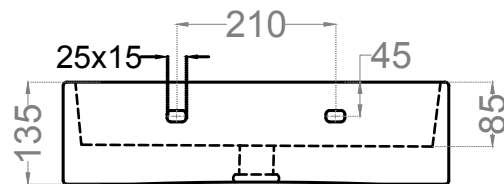

TOP VIEW

BOTTOM VIEW

BACK VIEW

 <p>Jaquar Group Global Headquarters Plot No. 3, Sector- M-11, IMT Manesar Gurgaon, NCR - 122050, India E-mail : Sales: support@jaquar.com Customer Service : service@jaquar.com</p>	ITEM CODE	FLS-WHT-5935N
	ITEM TYPE	TABLE TOP BASIN
	ITEM SIZE	510 X 425 X 135 mm
	ALL DIMENSIONS ARE IN MM. (TOLERANCE ± 5 MM)	