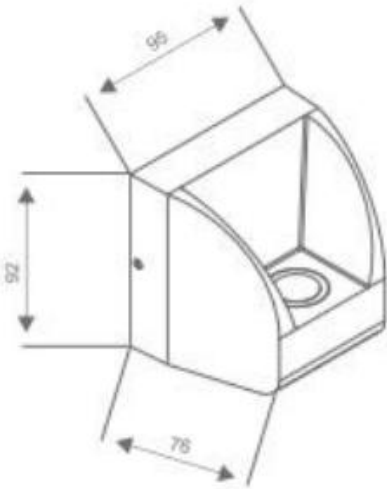

BATH + LIGHT

WALL LIGHT 3W

Carina LED Wall Light

Outdoor Luminaire

Product Code:

LWWL03X103XW

3W - 105lm - 3000K - CRI>70 Ra - Beam Angle - 78°

Technical Specifications

Operating Temperature	-10°C to 50°C
Rated Input Voltage & Frequency	220-240 V AC, 50Hz
Rated Input Wattage	3W ± 10%
Rated Input Current	0.015 Amp (Nominal)
Power Factor	>0.9
ATHD	<30%
Rated Luminous Flux	105 lm (tolerance as per BIS)
Rated Luminaire Efficacy	35 lm/W (tolerance as per BIS)
Correlated Color Temperature (CCT)	3000 K (tolerance as per ANSI)
Color Rendering Index (CRI)	>70 Ra
Beam Angle	78° (within the permissible limits)
Driver Efficiency	≥80%
LED Life Span	>50000 Hrs (Ta=25°C @L70)
Housing	Aluminium Die Cast with Powder Coating
Lens / Reflector	Transparent Tempered Glass Diffuser
Mounting	Surface/Wall

All technical data is subject to industry-standard tolerances.

Product Dimensions (L x W x H)

95 X 76 X 92 mm (tol.±5 mm)

Applications

Residences, Offices, Small Retail Shops, Hotels, Coffee Shops, Restaurants, Hospitals, area lighting and for other outdoor applications.