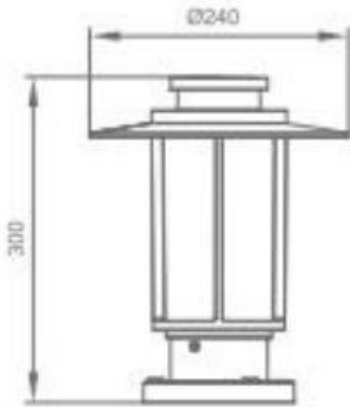

### IRENA GATE TOP 6W

Irena LED Gate Top

Outdoor Luminaire

Product Code:

LGTP02X006XW

6W - 360lm - 3000K - CRI>70 Ra - Beam Angle - Asymmetric

### Technical Specifications

Operating Temperature	-10°C to 50°C
Rated Input Voltage & Frequency	220-240 V AC
Rated Input Wattage	6W ± 10%
Rated Input Current	0.030 Amp (Nominal)
Power Factor	>0.90
Rated Luminous Flux	360 lm (tolerance as per BIS)
Rated Luminaire Efficacy	50 lm/W (tolerance as per BIS)
Correlated Color Temperature (CCT)	3000 K (tolerance as per ANSI)
Color Rendering Index (CRI)	>70 Ra
Beam Angle	Asymmetric
Driver Efficiency	≥80%
LED Life Span	>50000 Hrs (Ta=25°C @L70)
Housing	Spun Aluminium & Die Cast Aluminium with Matt Grey Powder Coating
Lens / Reflector	Opal White Polycarbonate Diffuser
Mounting	Surface

## Product Dimensions (Dia. x H)

Ø240 X 300 mm (tol.±5 mm)