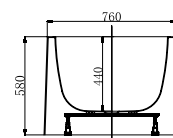

Image is only for illustration purpose

<b>Model :</b>	Alaska
<b>Category:</b>	Free Standing Bathtub
<b>Code:</b>	JBT-WHT-FSBT177542X
<b>Size (mm):</b>	1712 x 760 x 440/580
<b>Material:</b>	Lucite Acrylic
<b>Reinforcement:</b>	3 Layers of Fiber Glass
<b>Accessories Included:</b>	- Drain & Overflow - Steel Legs
<b>Accessories Excluded:</b>	NA
<b>Features</b>	Available in Chrome accessories