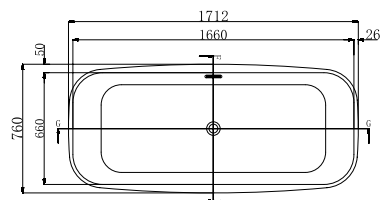

Image is only for illustration purpose

<b>Model :</b>	Alaska
<b>Category:</b>	Free Standing Bathtub
<b>Code:</b>	JBT-WHT-FSBT177542X
<b>Size (mm):</b>	1712 x 760 x 440/580
<b>Material:</b>	Lucite Acrylic
<b>Reinforcement:</b>	3 Layers of Fiber Glass
<b>Accessories Included:</b>	- Drain & Overflow - Steel Legs
<b>Accessories Excluded:</b>	NA
<b>Features</b>	Available in Chrome accessories