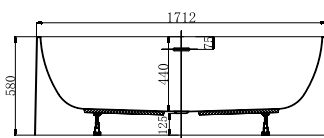

Image is only for illustration purpose

<b>Model :</b>	Alaska
<b>Category:</b>	Free Standing Bathtub
<b>Code:</b>	JBT-WHT-FSBT177542X
<b>Size (mm):</b>	1712 x 760 x 440/580
<b>Material:</b>	Lucite Acrylic
<b>Reinforcement:</b>	3 Layers of Fiber Glass
<b>Accessories Included:</b>	- Drain & Overflow - Steel Legs
<b>Accessories Excluded:</b>	NA
<b>Features</b>	Available in Chrome accessories